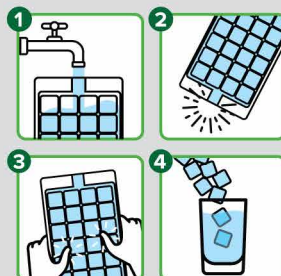

SPECIAL ICE BAGS

PRODUCT	CODE	NCM	EAN13	DUN14 • BOX	BOX
SACOS PARA FAZER GELO	633002	39232190	7898608575661	17898608575668	24